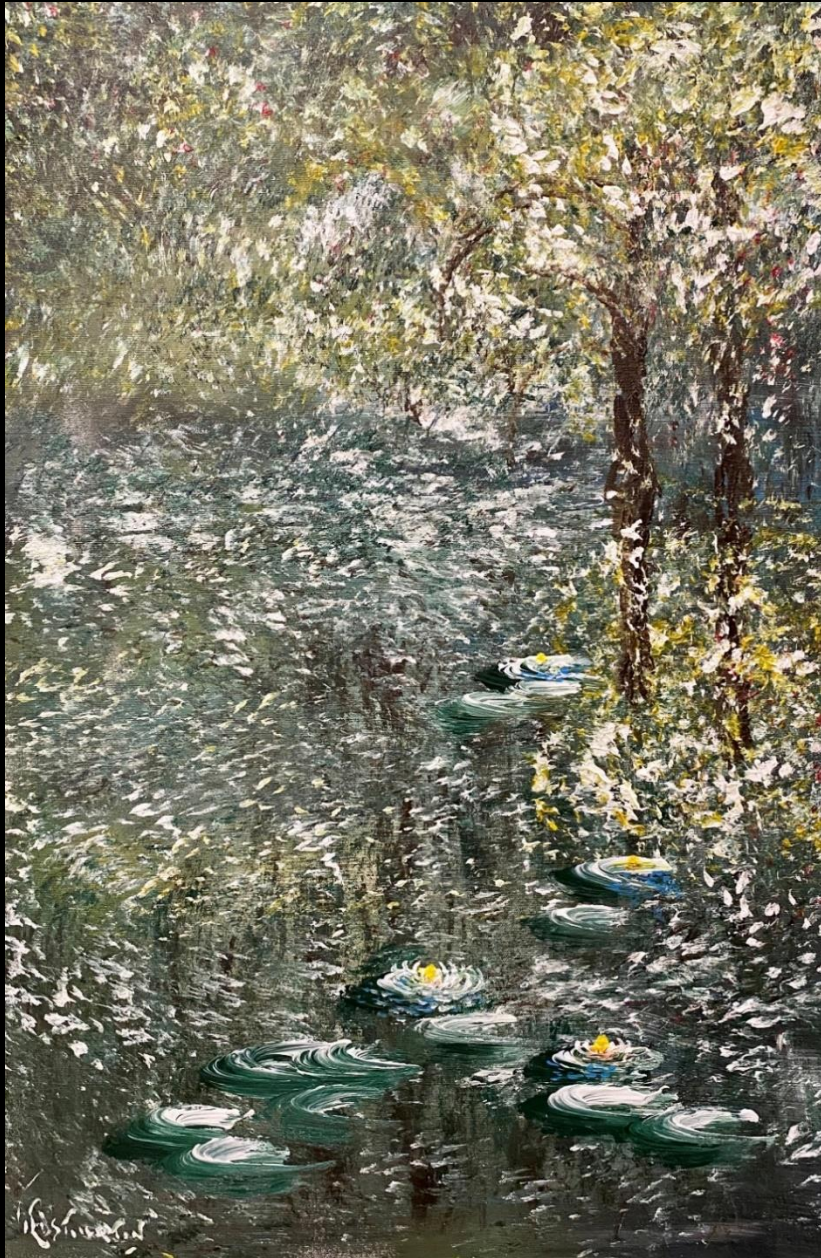

No 28.

LILIES IN THE JUNGLE LIGHT.

Acrylic and oils on panel.

38 cms. x 50 cms.

.Signed Lower left Ted Stourton.

No 29.

*LIGHT ON LILIES IN
REFLECTIVE BLUE HUES.*

Acrylic and Oil on Panel.

56 cms x 70 cms.

Signed Lower left Ted Stourton.

No 30.

*LIFE AND LIGHT ON THE LILY
POND.*

Acrylic and Oil on canvas board.

40.5 X 60.5 cms x 70 cms.

Signed Lower left Ted Stourton.

No. 31

STILL GLIDING LILIES.

Acrylic on canvas.

76 cm x 51 cms.

Signed Lower left Ted Stourton.

No. 32

PORCELAIN LILIES.

Acrylic on panel.

70 cm x 98 cms.