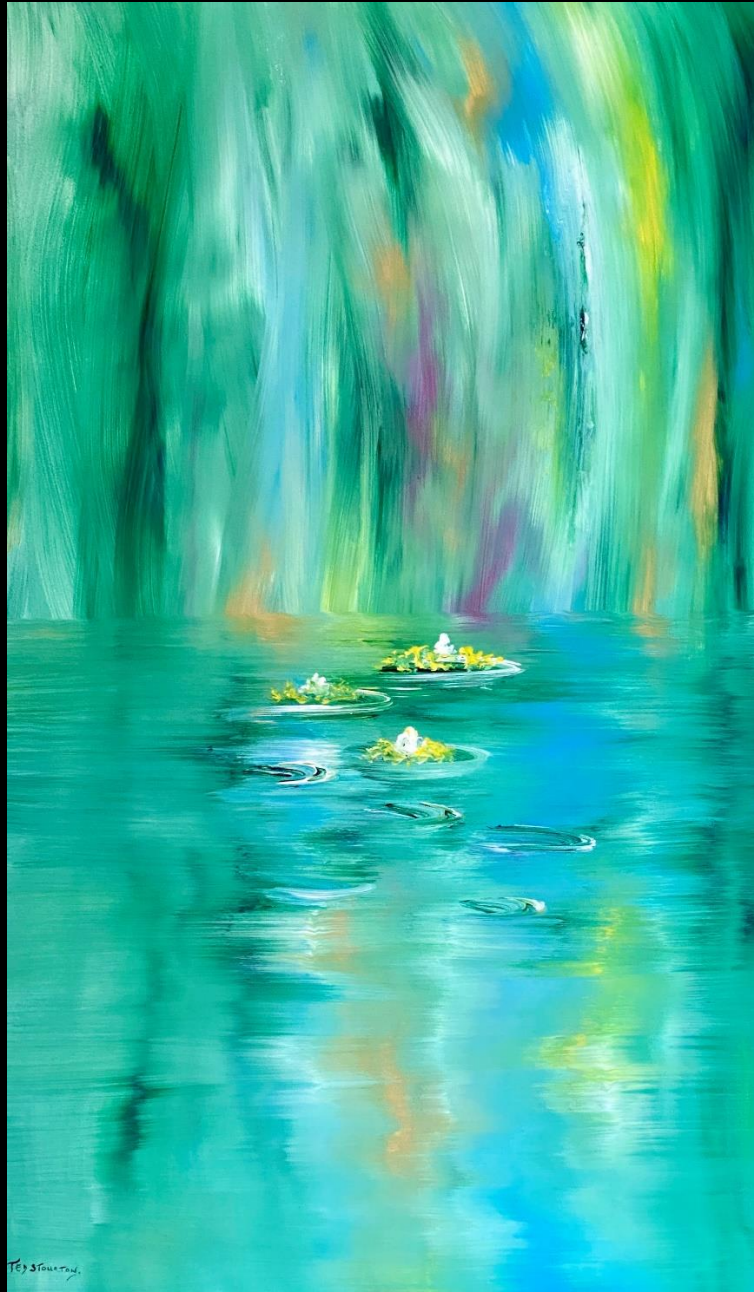

No. 2

TRANQUILLITY.

Acrylic on board.

152.5 cms x 91.5 cms.

Signed Lower left Ted Stourton.