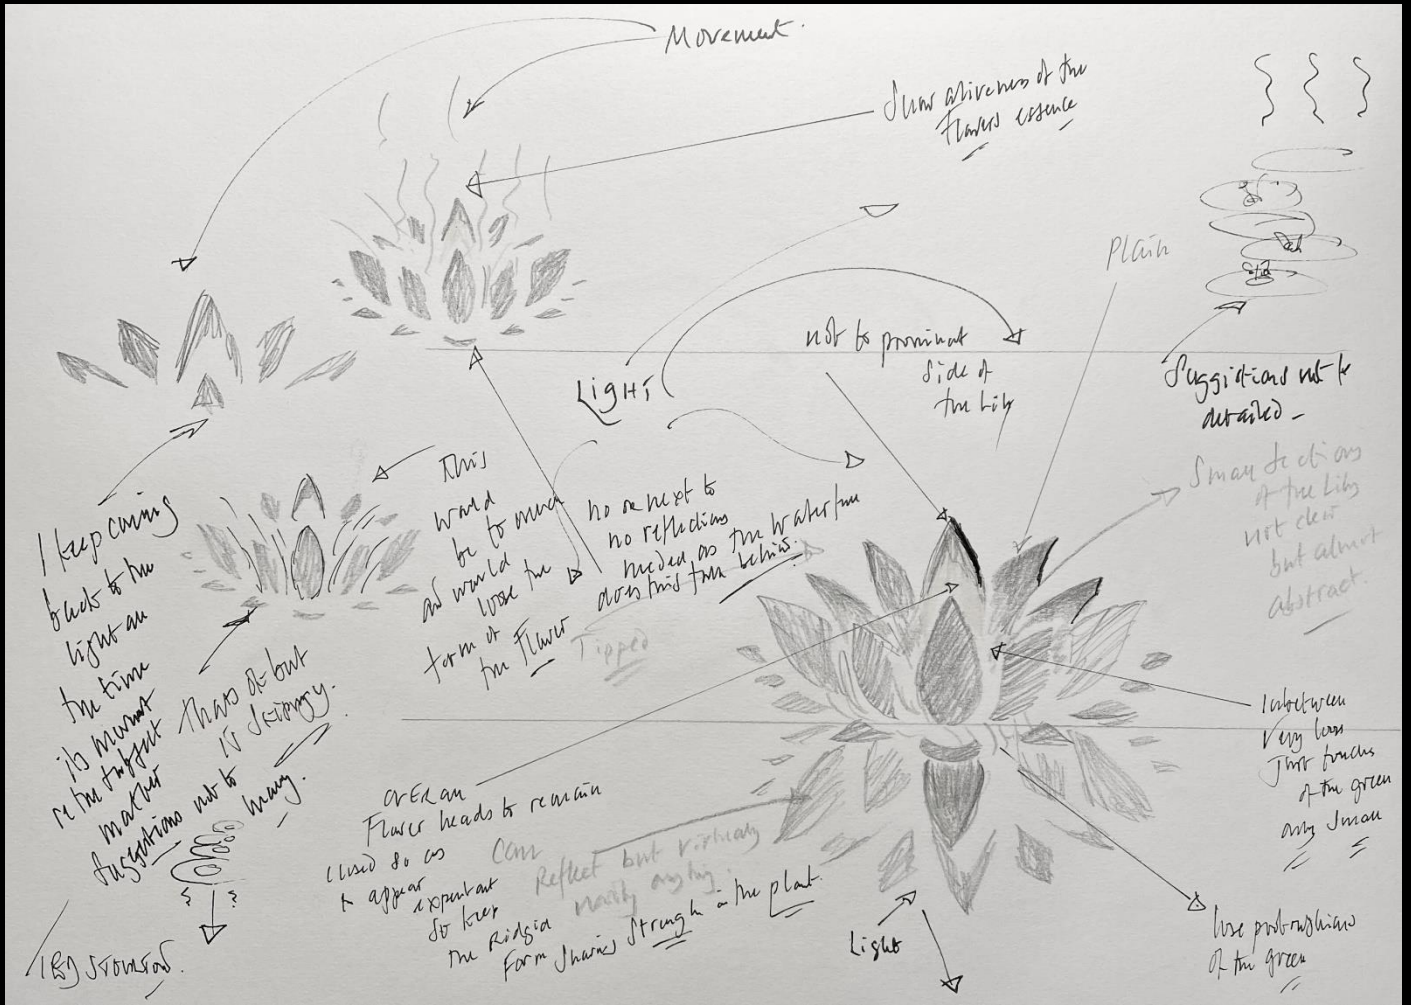

38.

Detail of working drawing on sketch paper.