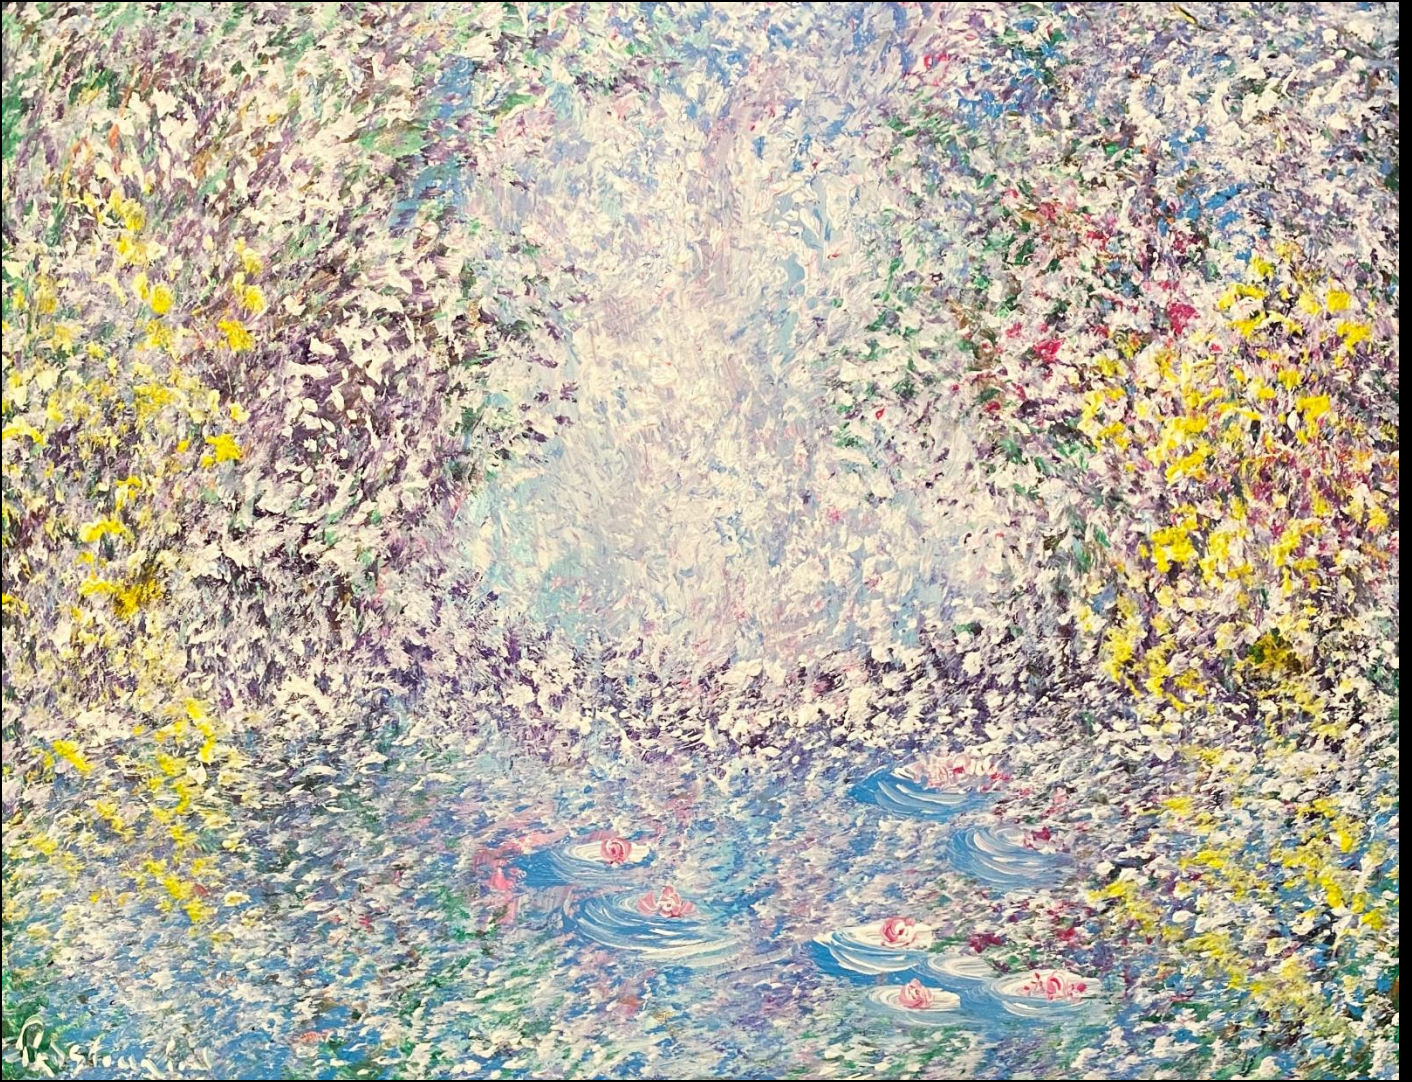

No 29.

*LIGHT ON LILIES IN
REFLECTIVE BLUE HUES.*

Acrylic and Oil on Panel.

56 cms x 70 cms.

Signed Lower left Ted Stourton.