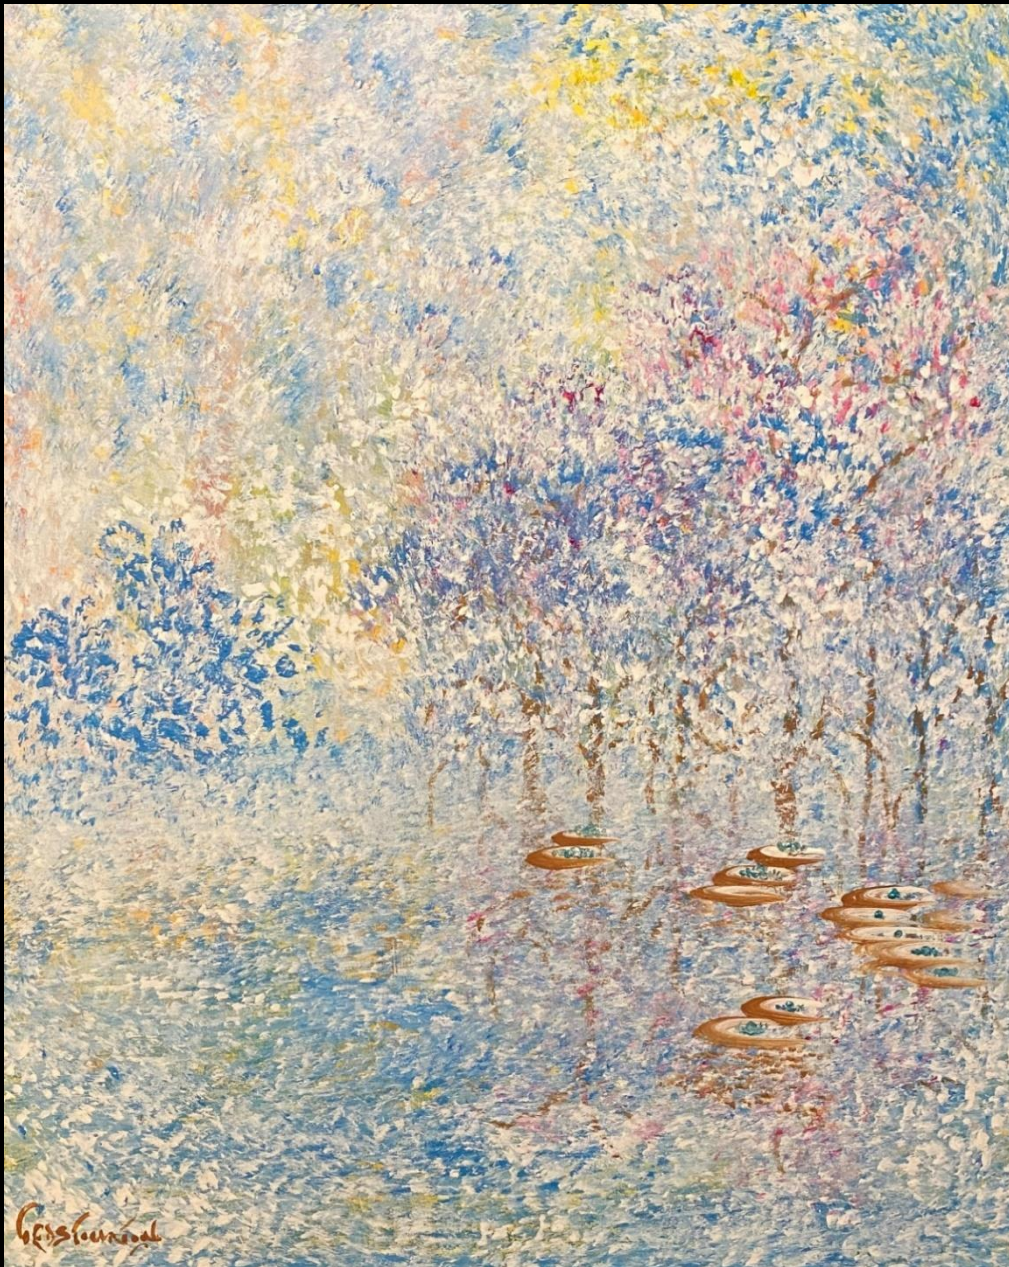

Acrylic on canvas.

30.5 cms x 41.5 cms.

Signed Lower left Ted Stourton.

No. 35

THE LILIES CASCADE.

Acrylic on panel.

102 x 76 cms

Signed Lower left Ted Stourton.

36.

LILIES AND IRIS.

Acrylic and oils on panel.

37 cms x 52 cms.

Signed lower left Ted Stourton.

No 37.

LILIES IN SHIMMERING LIGHT.

Acrylic and oils on panel.