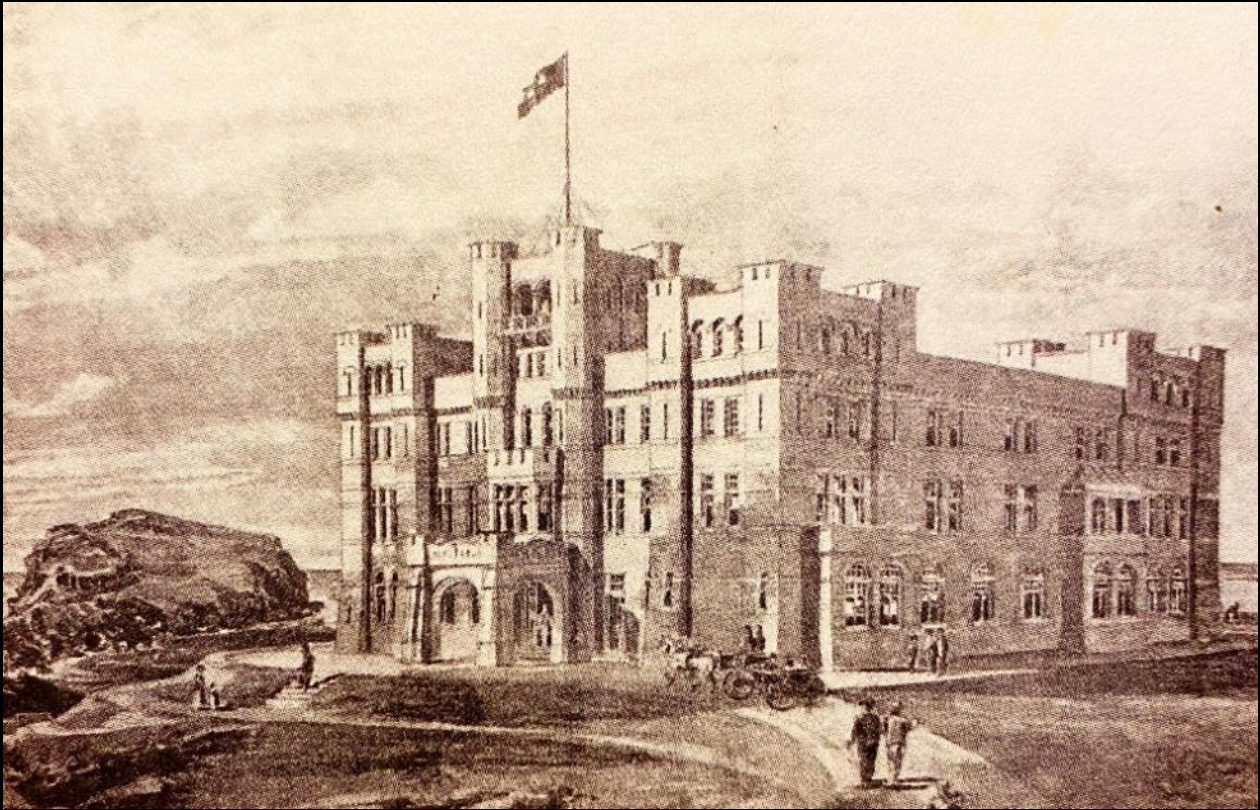

Invitation

*Light on the
Waterlilies*

An Exhibition of paintings by Ted Stourton

Camelot Castle

John and Irina Mappin cordially invite you and the family to visit their home for the opening of “Light on the Waterlilies” an Exhibition of Fine Art by the International Artist Ted Stourton opening on the 1st of December 2023 until March 20th 2024.