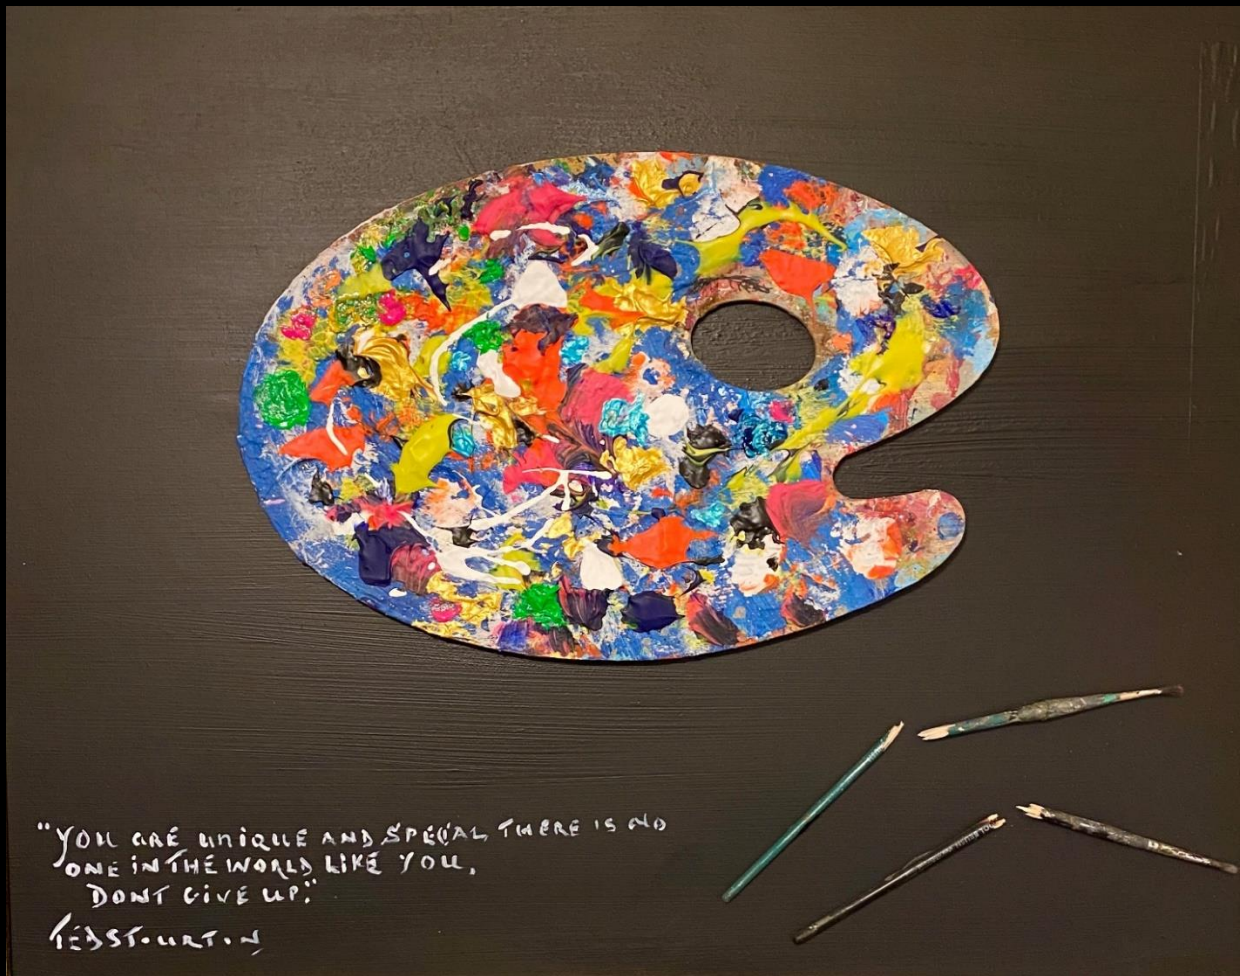

91.5 cm x 122 cms.

Signed Lower left Ted Stourton.

No 9.

LILIES BY THE WATERFALL.

Acrylic and Oils on canvas.

51cms x 76.5cms.

Signed Lower left Ted Stourton.

No. 10