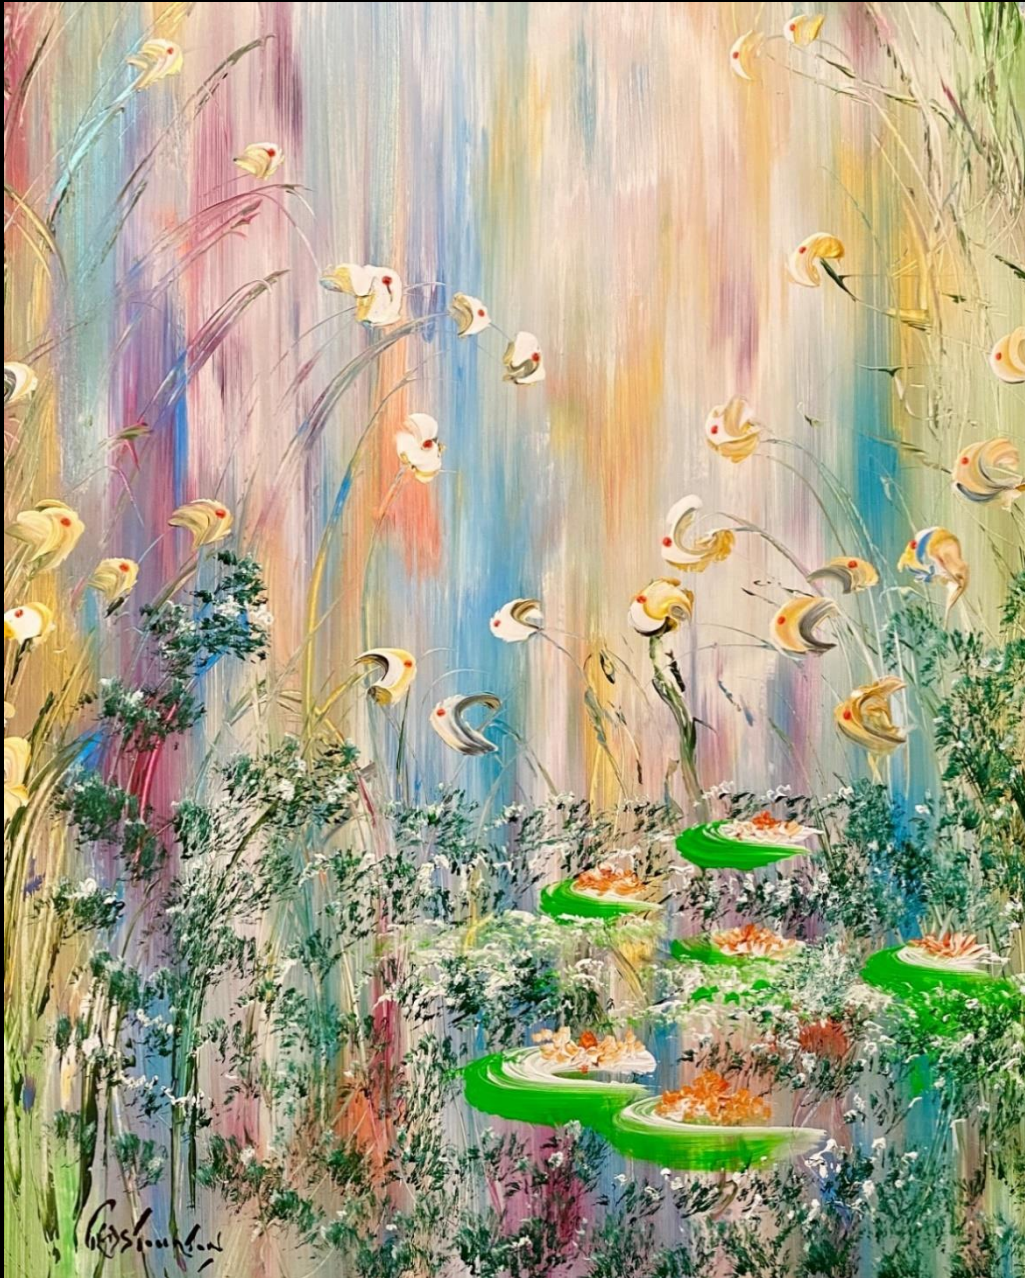

No. 17

UNTITLED.

Acrylic on panel.

76.5 cms x 61 cms.

Signed Lower left Ted Stourton.