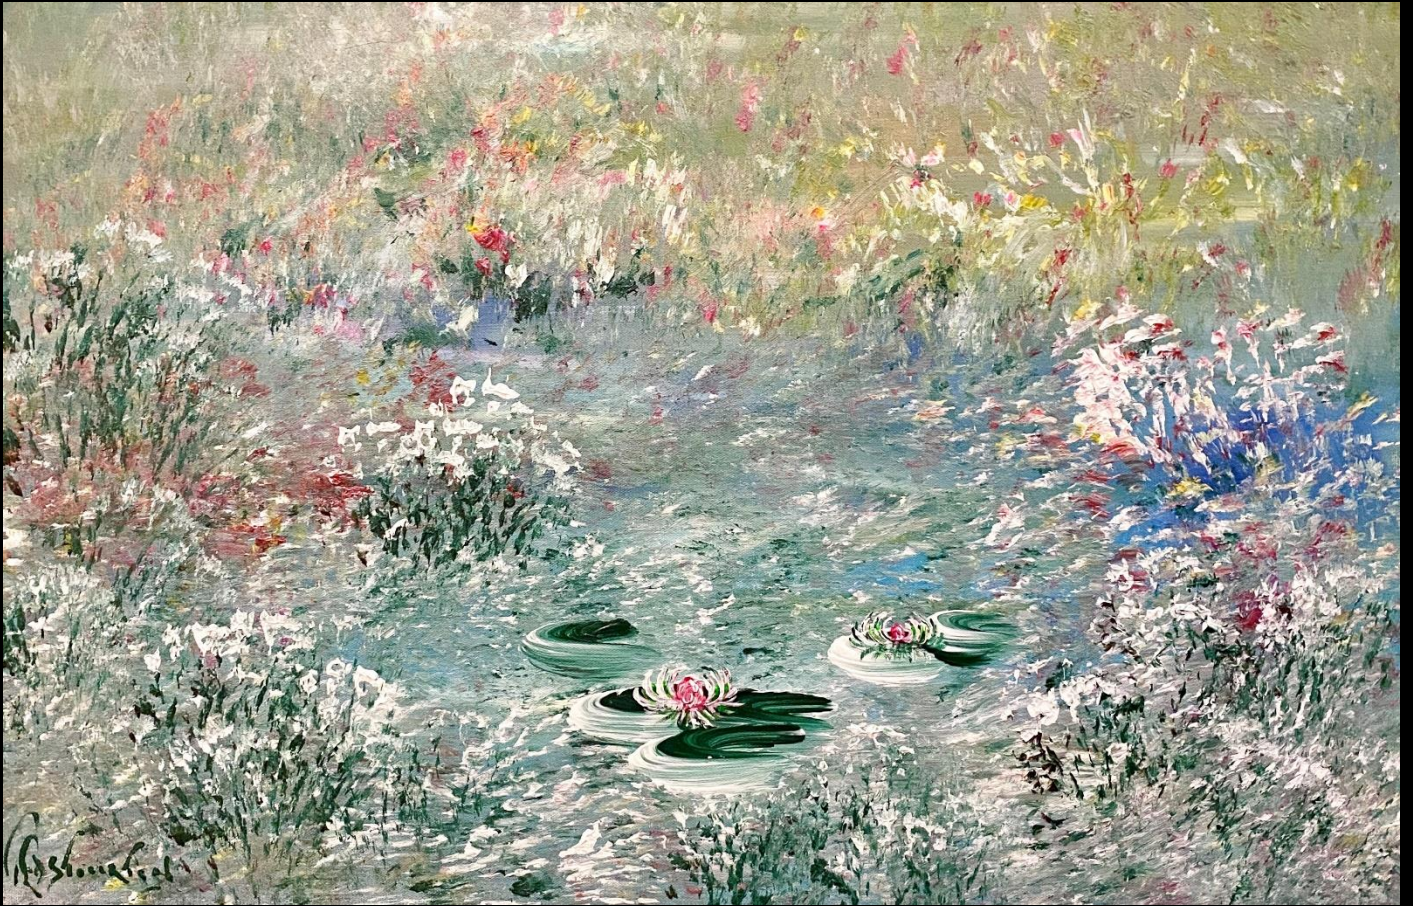

No. 11

LILIES IN THE MEADOW.

Acrylic on canvas.

51 cms x 76 cms.

Signed Lower left Ted Stourton.